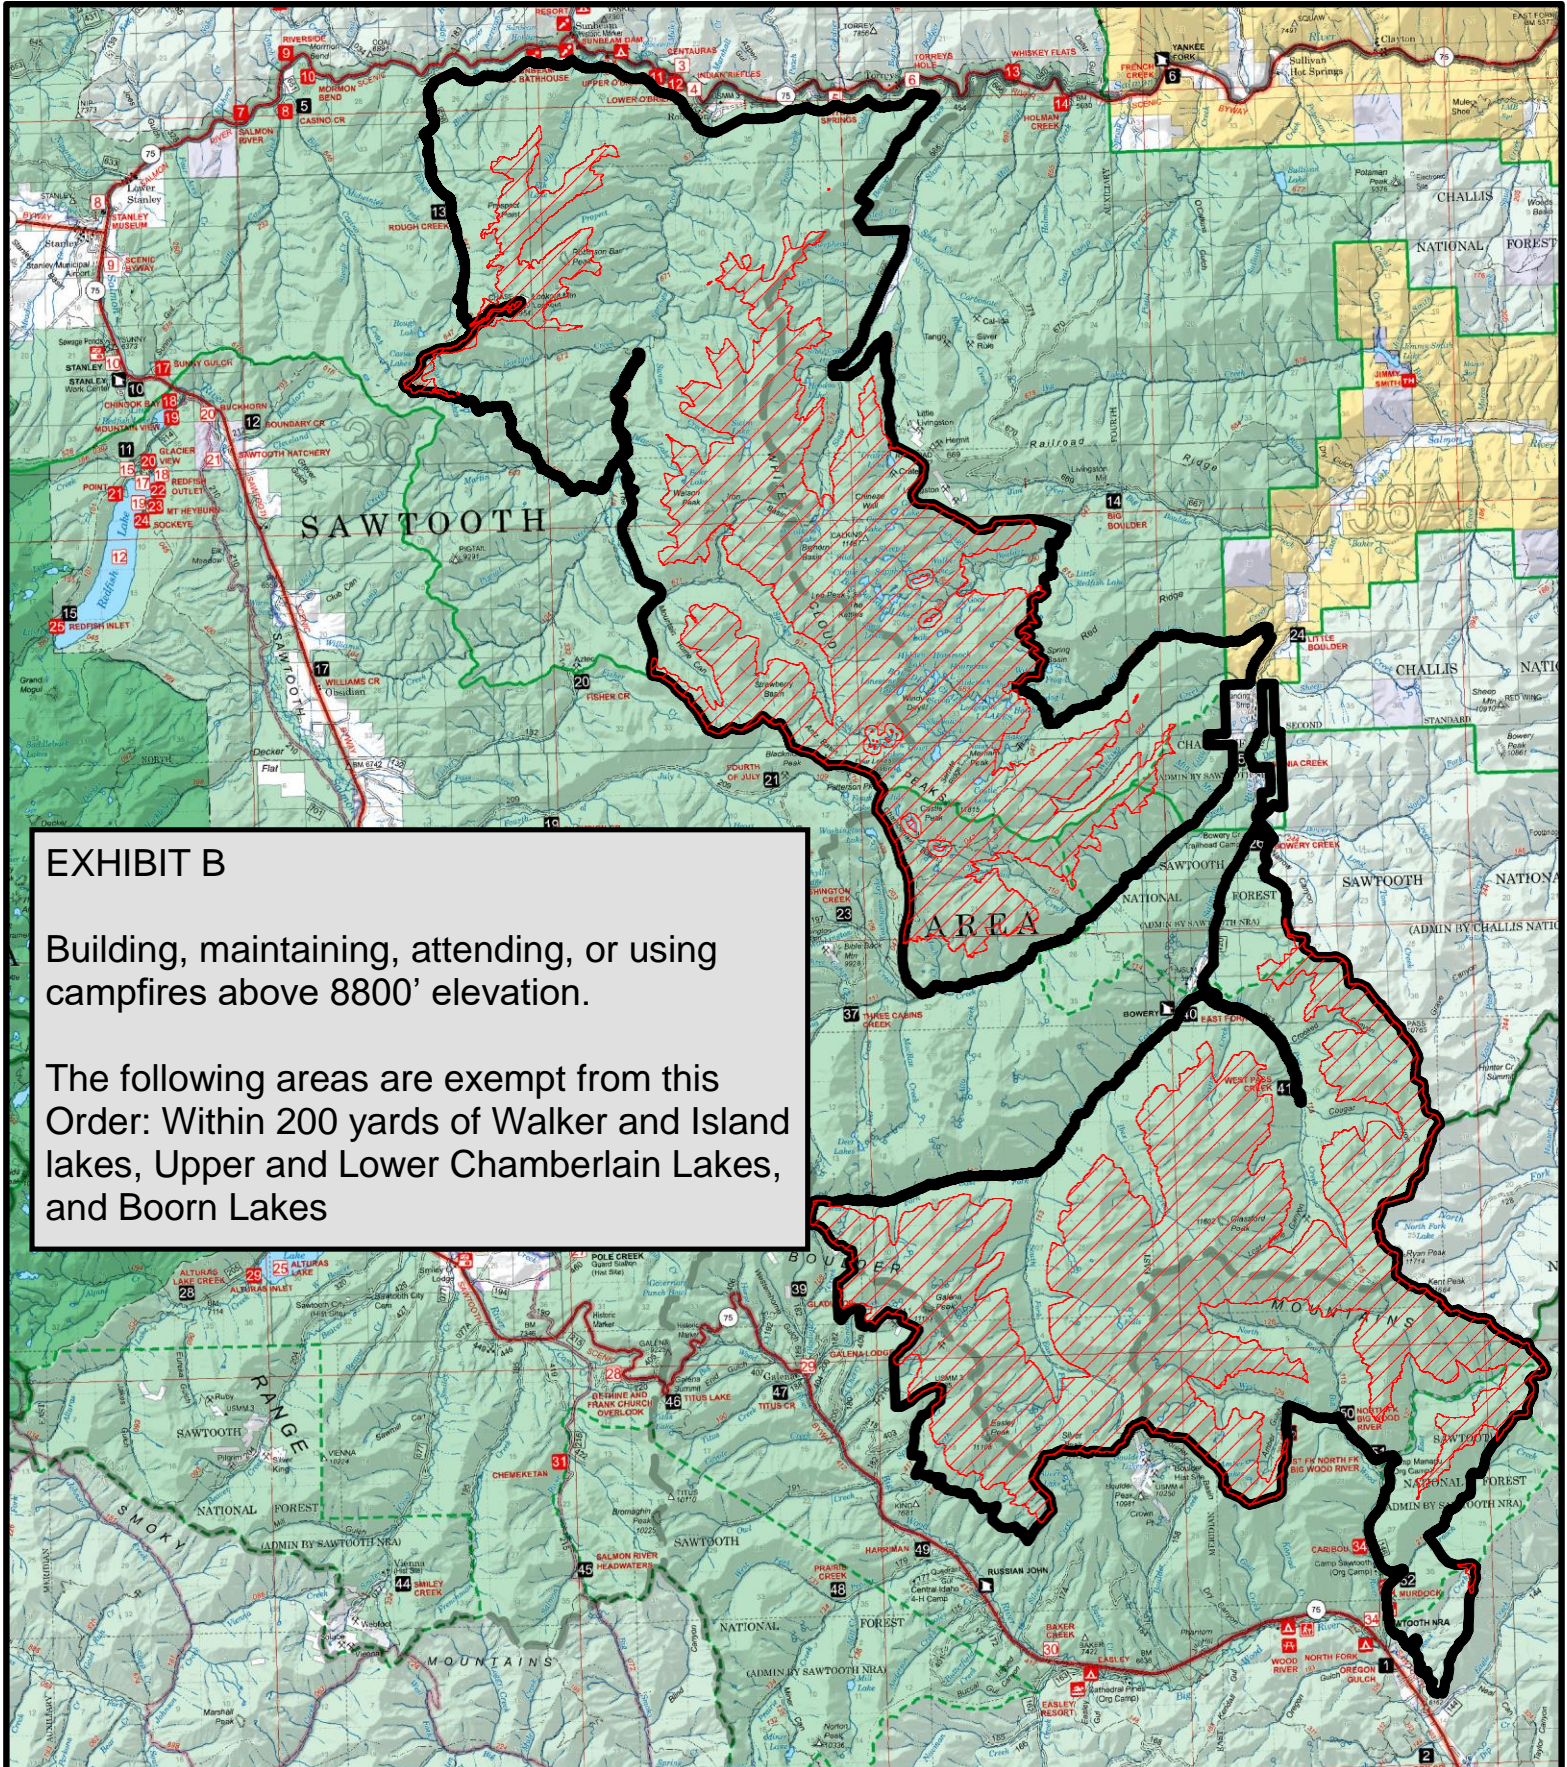

# Cecil D. Andrus-White Clouds Wilderness and Hemingway-Boulders Wilderness

Order Number 0414-04-160 Exhibit B  
Sawtooth National Recreation Area  
Sawtooth National Forest

## EXHIBIT B

Building, maintaining, attending, or using campfires above 8800' elevation.

The following areas are exempt from this Order: Within 200 yards of Walker and Island lakes, Upper and Lower Chamberlain Lakes, and Boorn Lakes